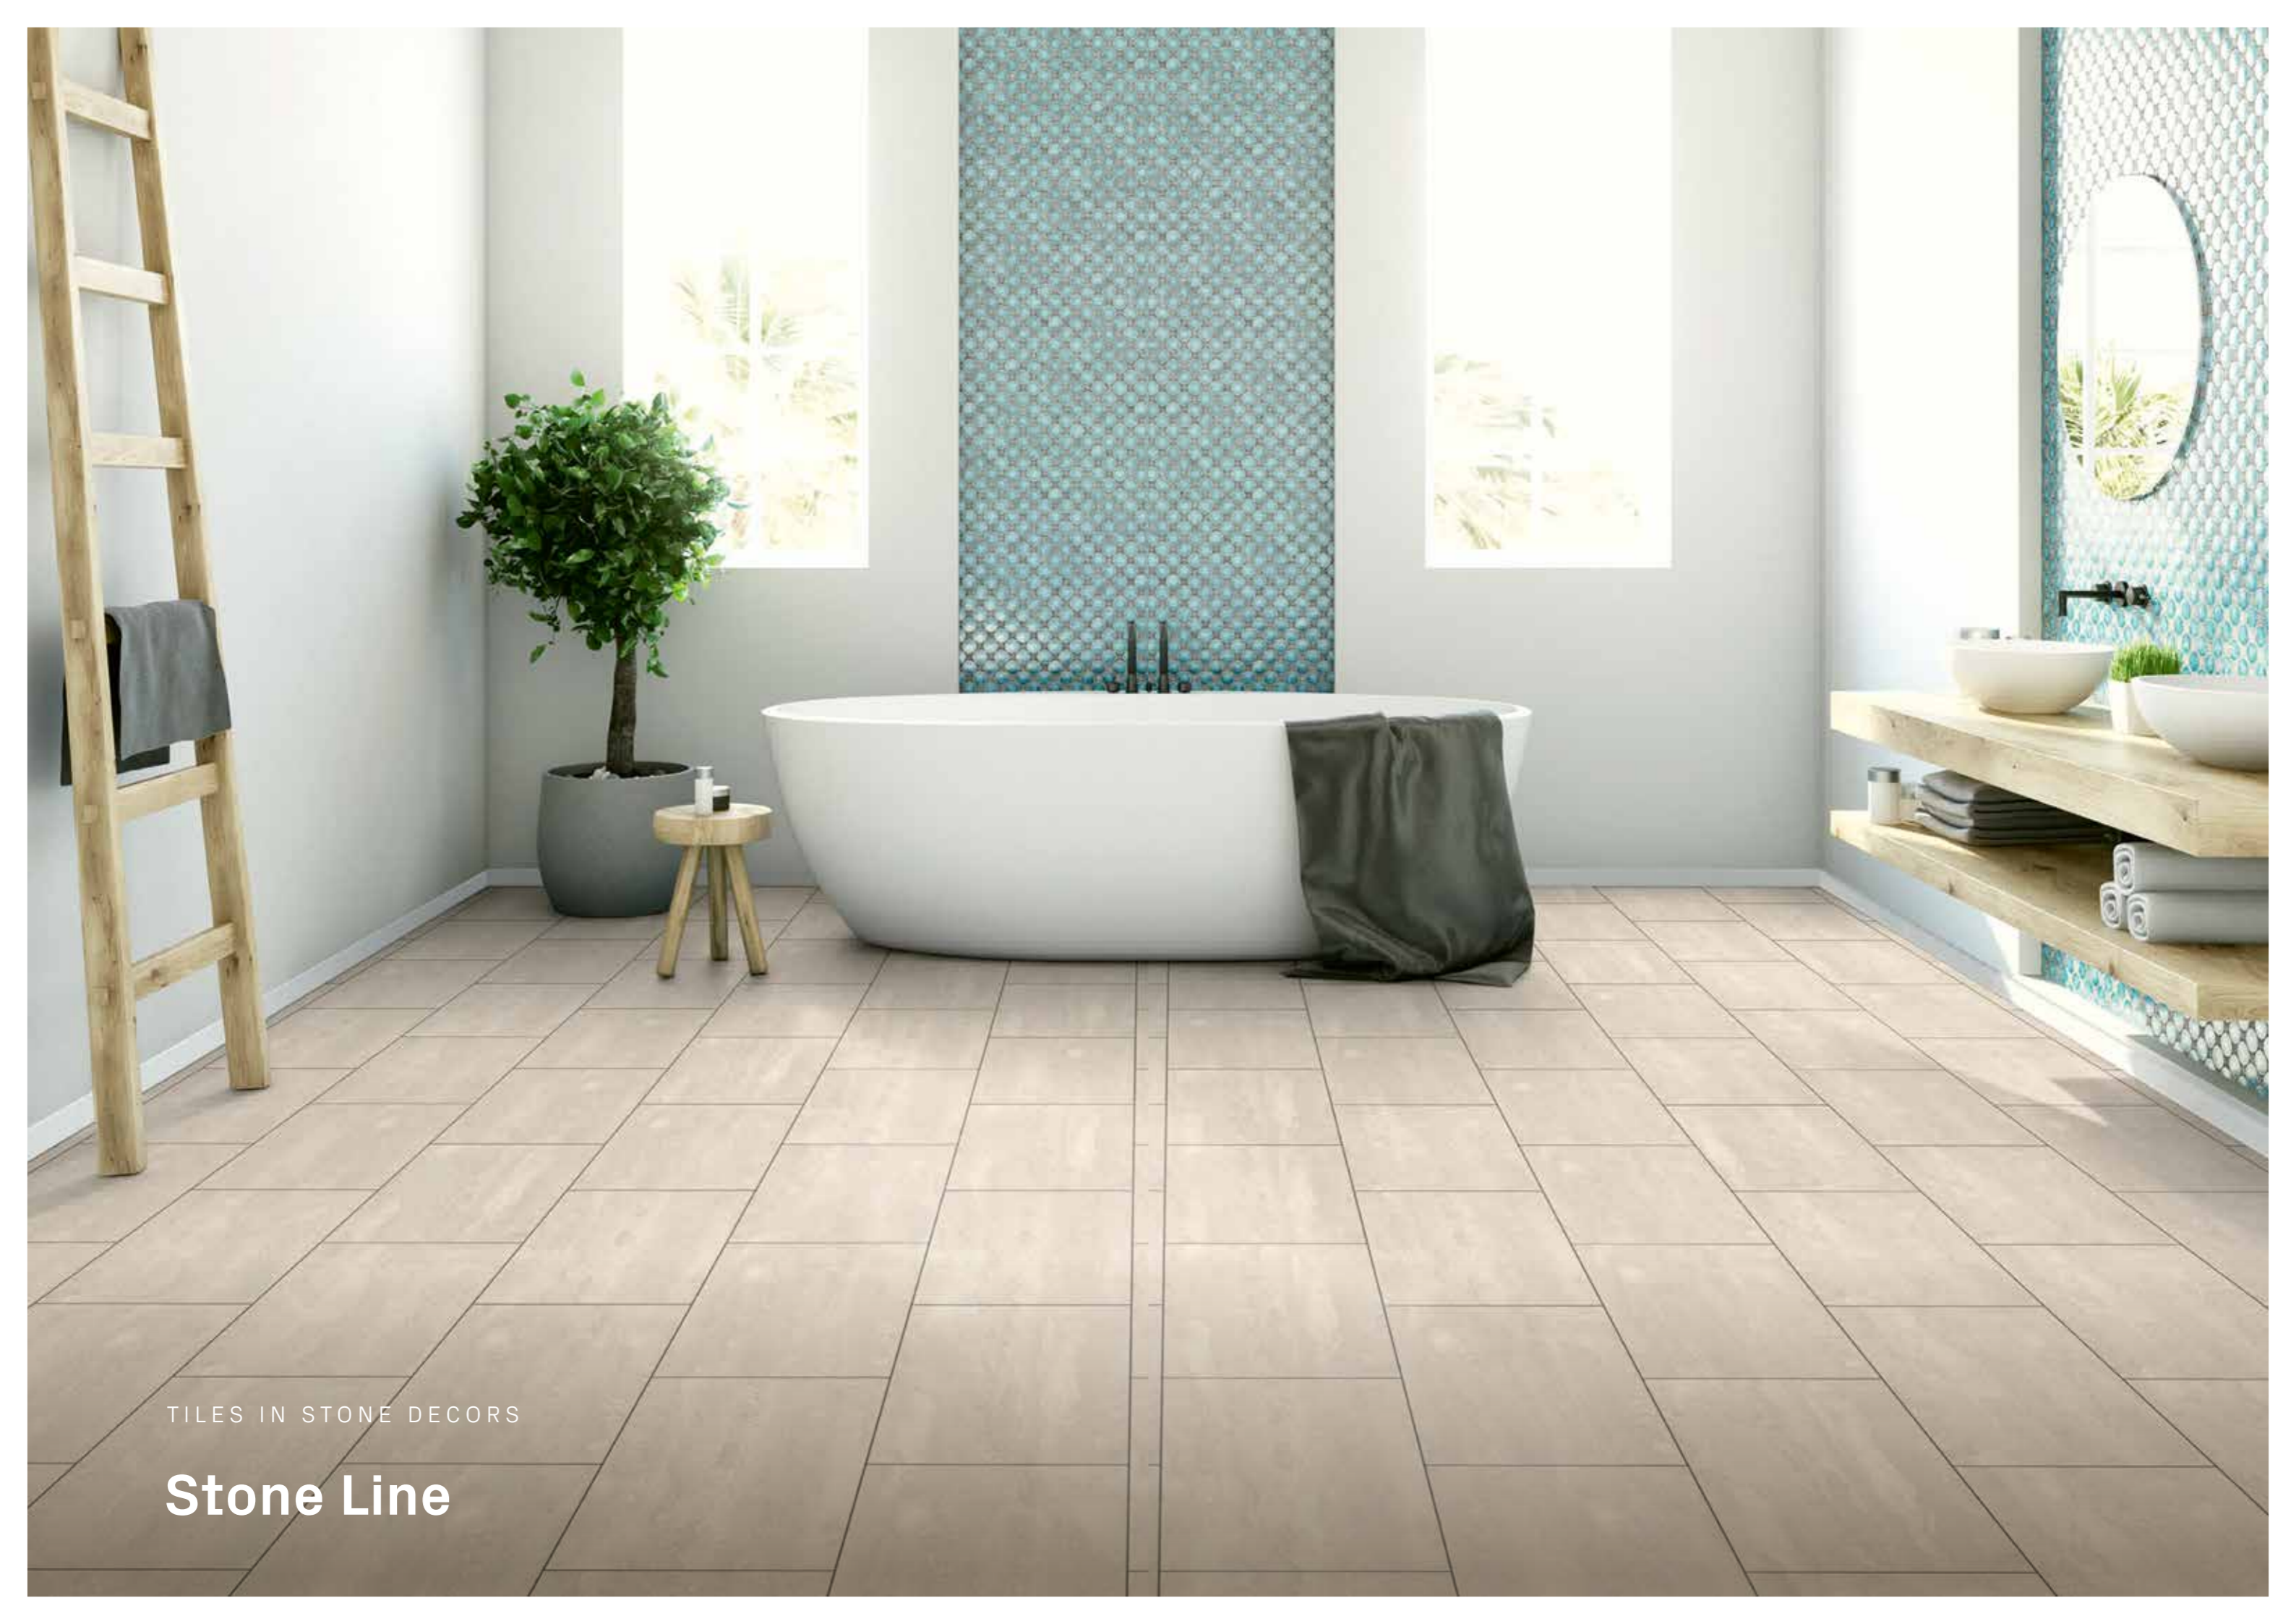

A15 Oak Bordeaux brown* plank
1101260014
1285 x 192 x 12 mm
embossed/fine brushed/sculptured
matt

A16 Oak Cuba brown* plank
1101260016
1285 x 192 x 12 mm
fine brushed
matt

TILES IN STONE DECORS

Stone Line