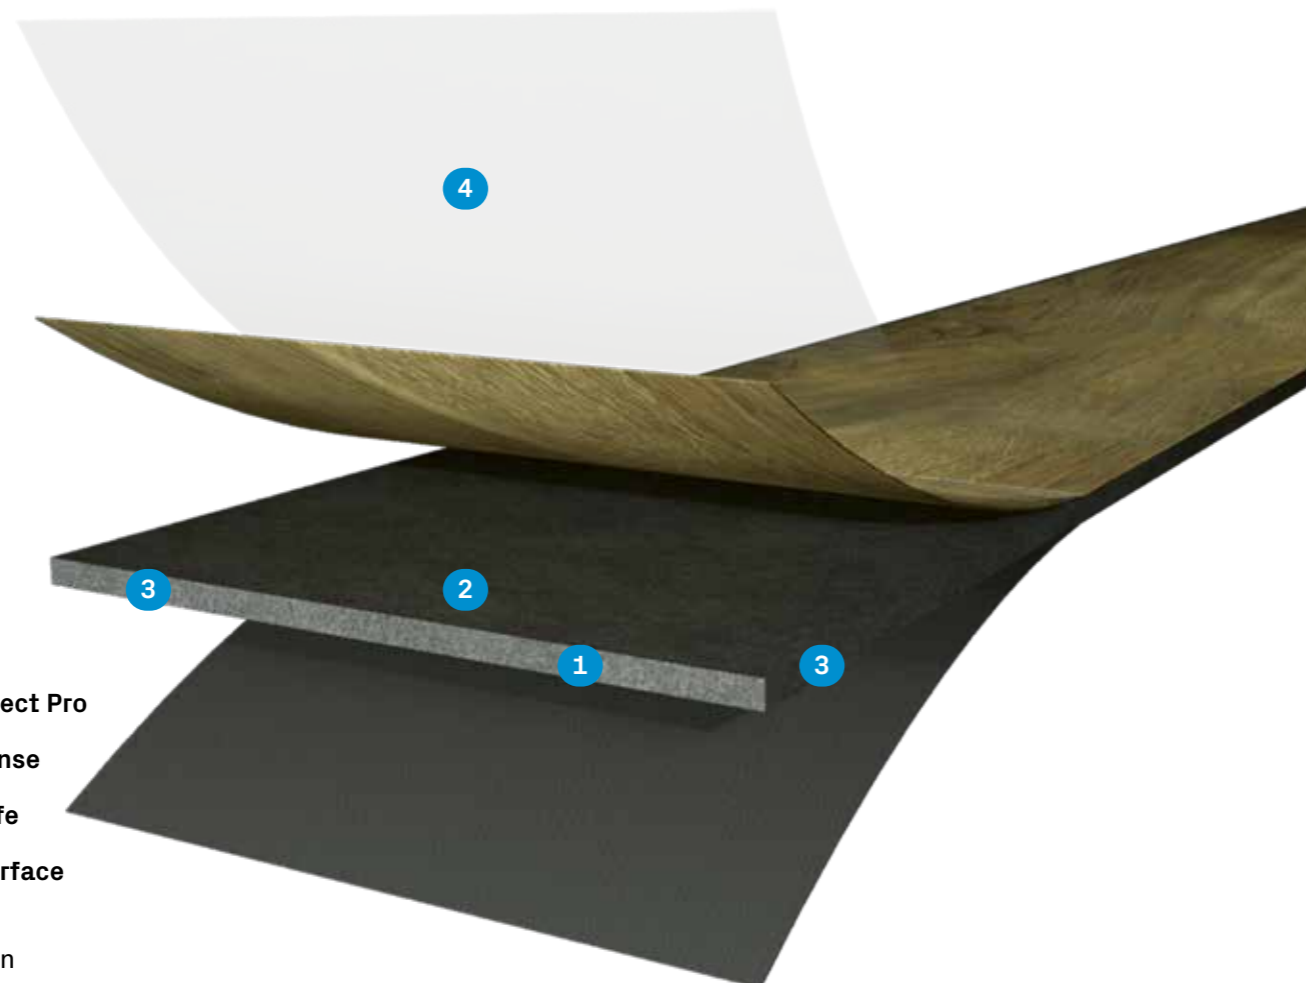

WATER STOP

Product construction Dureco

- 1 SmartConnect Pro
- 2 ExtremeDense
- 3 AllroundSafe
- 4 LongLifeSurface

More information
SEAL-Technology:

*Suitable for hot water and electric underfloor heating systems.

Non-slip and flame resistant.

according to EN 685