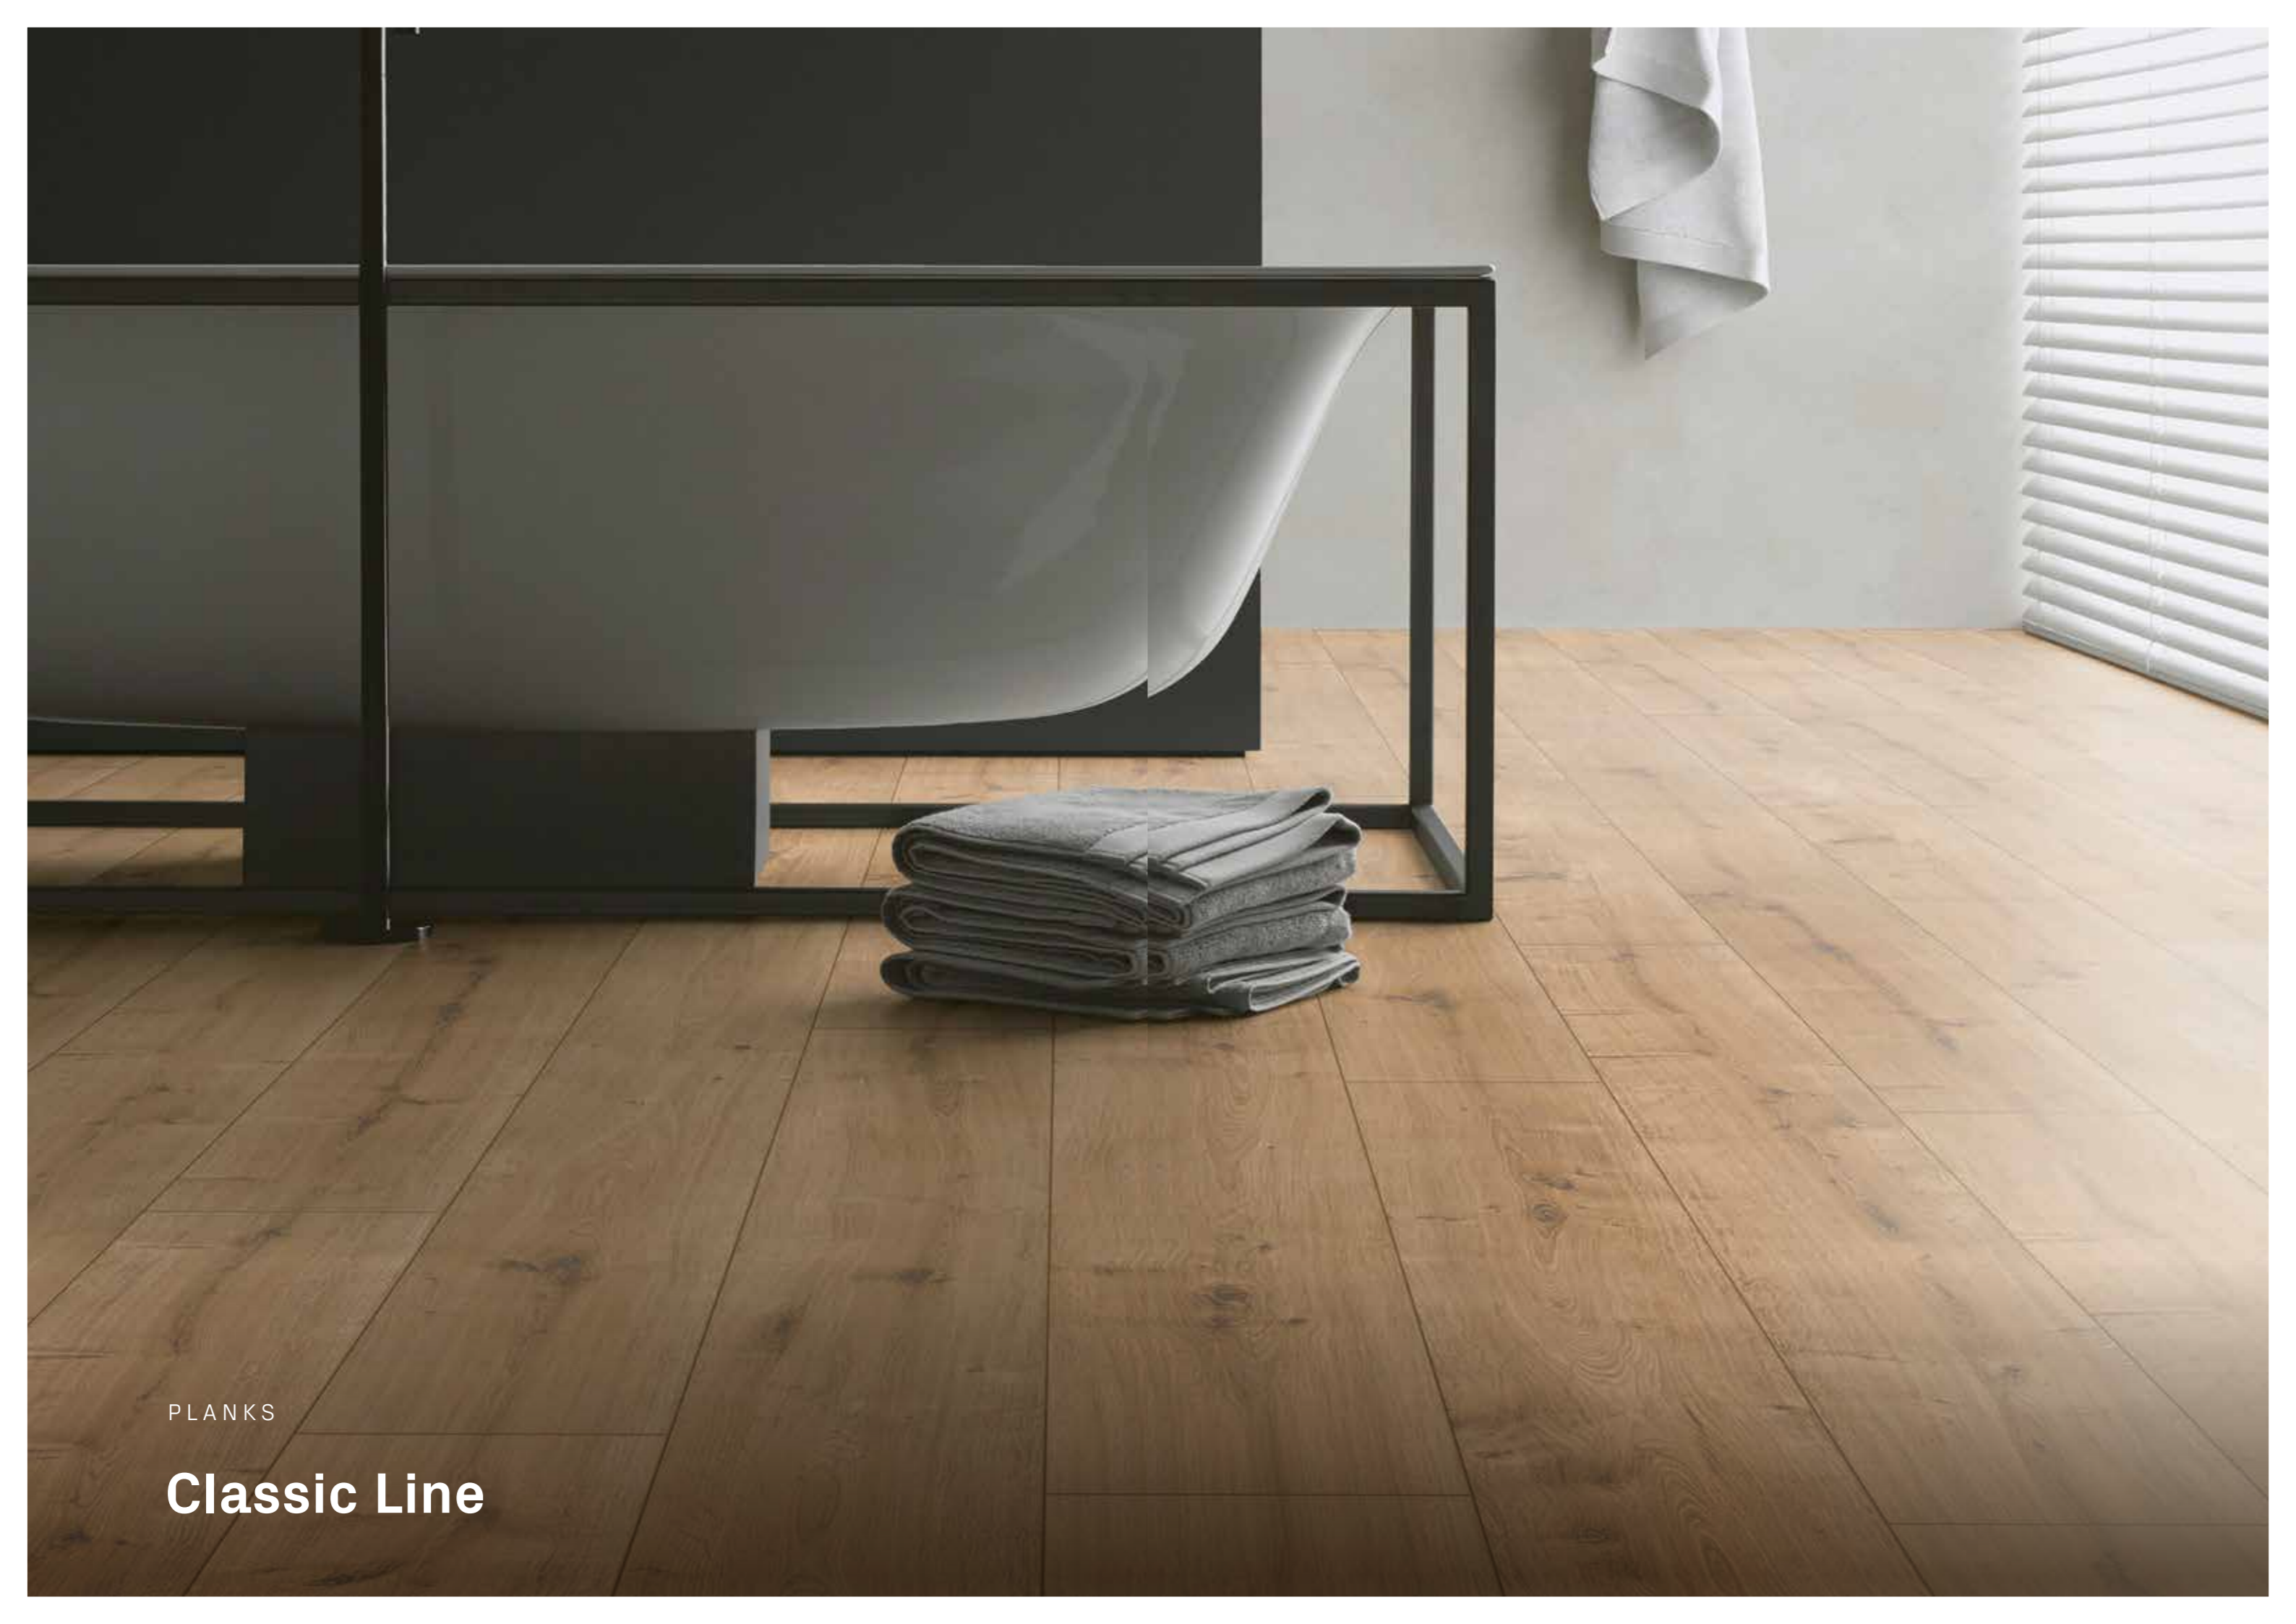

Insert your own room photo, take out the old floor and experience the new floor in your own room!

PLANKS

Classic Line

STYLISTICALLY CLEAR
AND TIMELESS

Planks

In the Dureco Classic Line, you will find the classic among the formats. The plank represents the most traditional and original form of the wooden floor. Planks are primarily characterised by the particular ratio of the plank length to width. They naturally convey the character of the different woods. A floor with a classic impression.