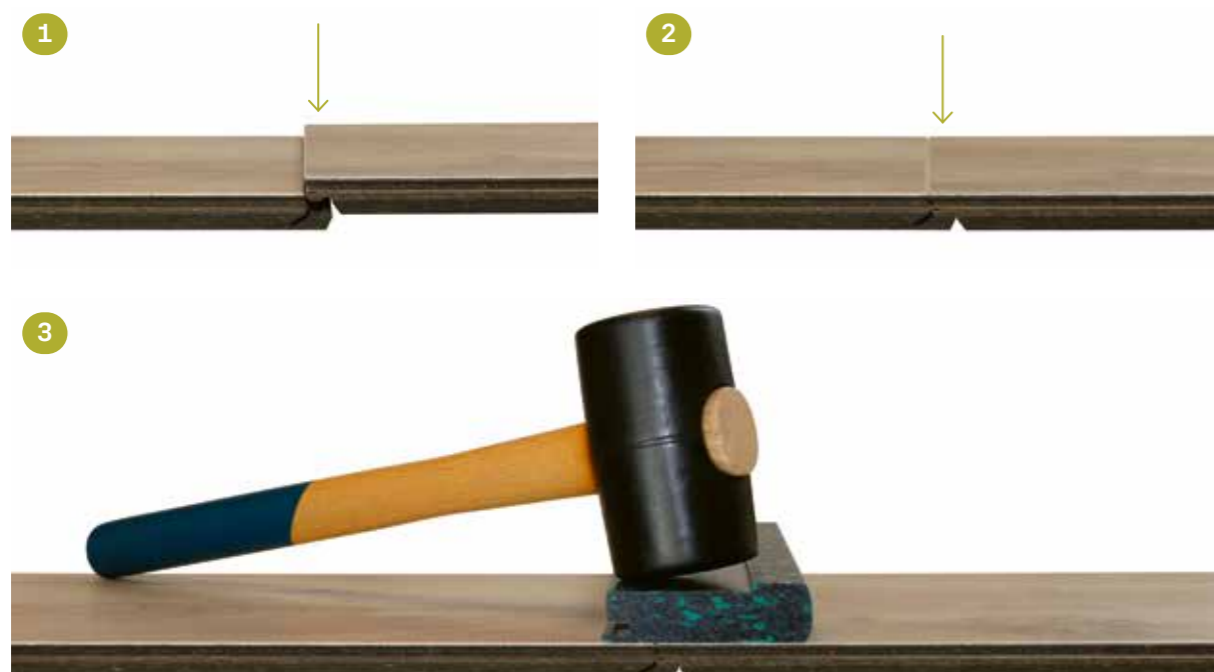

EASY INSTALLATION

Smart Connect Pro

SmartConnectPro is the quick and secure click connection for a lastingly beautiful floor. The special design of the profile reduces the penetration of liquids and provides additional moisture protection. Our smart connection makes laying our floors child's play.

It's time to get to work with a hammer and a tapping block. The floorscape fits together plank by plank. Our system is so simple you can even install your floor on your own. It is secure, and the connection ensures long-lasting enjoyment of your new floor.